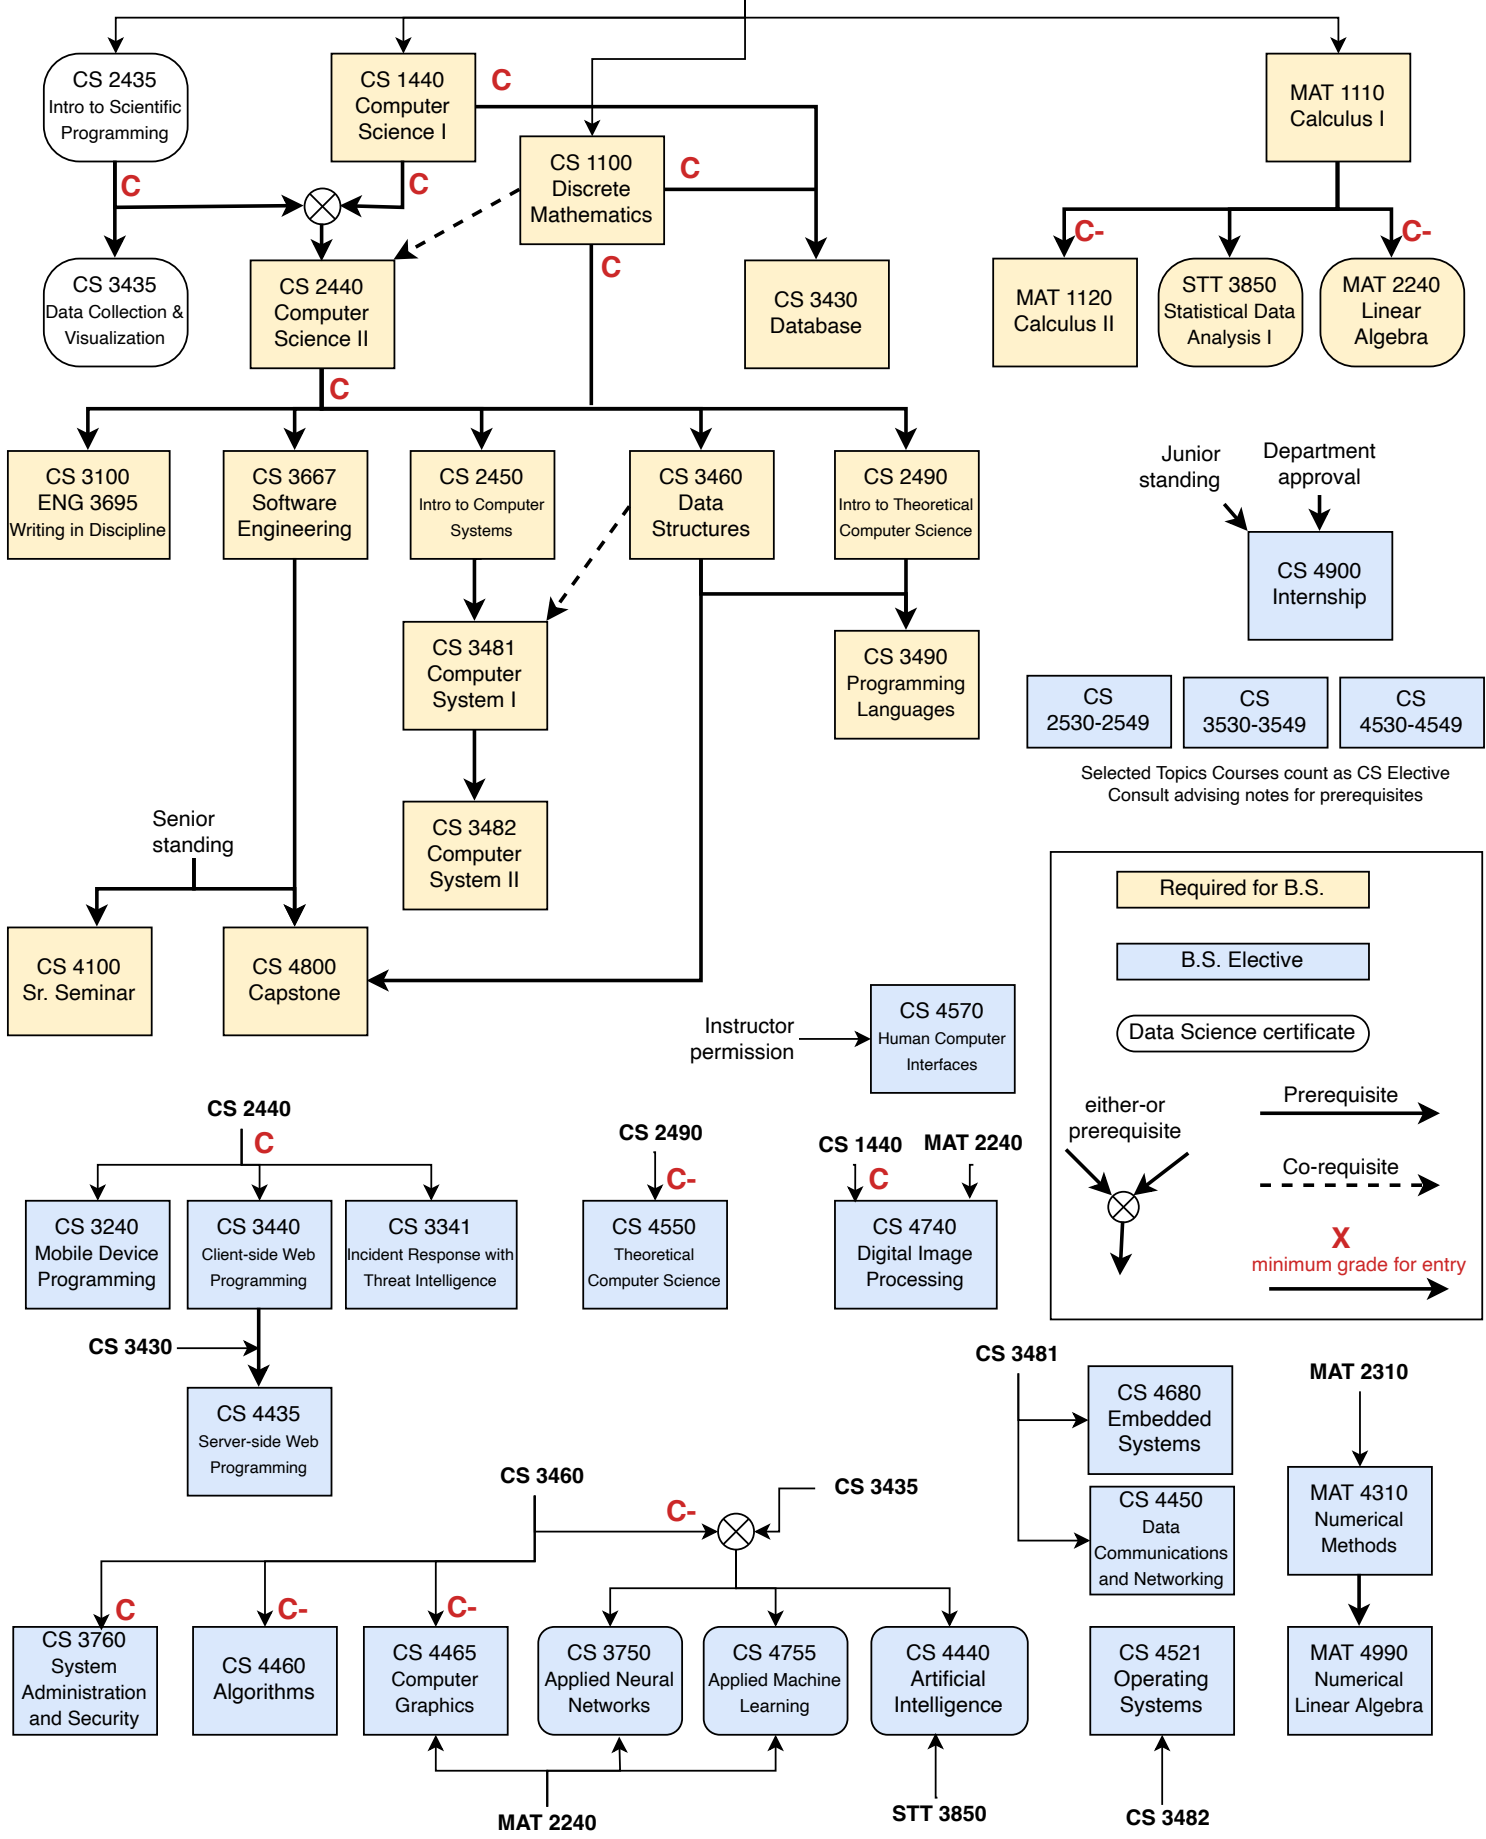

Computer Science Prerequisite Chart (Fall 2025)

Calculus Readiness

Junior standing
Department approval

CS 4900 Internship

CS 2530-2549 CS 3530-3549 CS 4530-4549

Selected Topics Courses count as CS Elective
Consult advising notes for prerequisites

Required for B.S.

B.S. Elective

Data Science certificate

either-or prerequisite

Prerequisite

Co-requisite

X minimum grade for entry